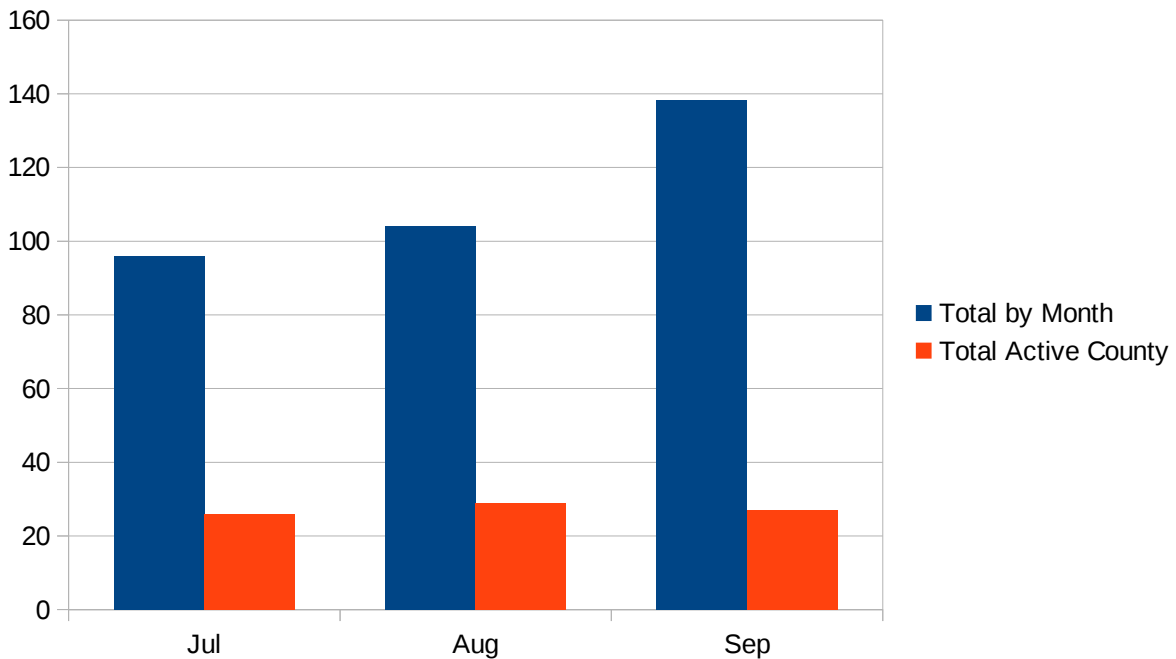

Report D&C

Number of OHDEN Checkins by District and County by Month													
Note: data are normalized to 4 net sessions per month													
2020		Jan	Feb	Mar	Apr	May	Jun	Jul	Aug	Sep	Oct	Nov	Dec
District	County												
n/a	Outside Misc.								1	7.2			
	Total by Month							96	104	138.4			
	Total Active Co. (>= once / mo.)							26	29	27			
Note: Outside Stations are those outside Ohio but actively involved with OHDEN.													
Outside Misc. are those outside Ohio that may occasionally check in.													

The quantity of stations checking into OHDEN continued to grow from August (104) to September (138) increasing by 33%. Gallia County was also added. Total active counties remains relatively flat.